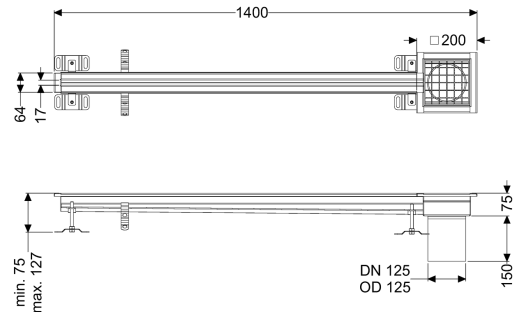

Slotted Channel Ferrofix without glued flange, 17x1400mm, outer

Article information

Item no.: 6102141
 GTIN: 4026092099711
 Price group: 80

Advantages

- Made of particularly a hygienic and mechanically highly resistant stainless steel
- Variably combinable with suitable drain bodies

Description

The Slotted Channel Ferrofix made of stainless steel with a material thickness of 2.0 mm (pickled in the immersion bath) is equipped with polished visible ridges, longitudinal and transverse slopes, feet for height adjustment and stainless steel outlet nozzles.

Variant

Waterproofing layer on the upper section: Connection flange
 Position of sink trap: outside

General characteristics

Material: Stainless steel 14301
 Nominal size (DN): 125
 Outer diameter (OD): 125 mm

Dimensions

Length: 1400 mm
 Width: 17 mm
 Height: 75 mm

Coverage features

Type of cover: Slotted cover
 Colour of cover: silver
 Width of cover: 200 mm
 Length of cover: 200 mm
 Locking: placed

Load class:	L 15 (EN 1253-1)
Slip resistance class:	R12 according to DIN 51130; C according to DIN 51097
Slot width:	17 mm