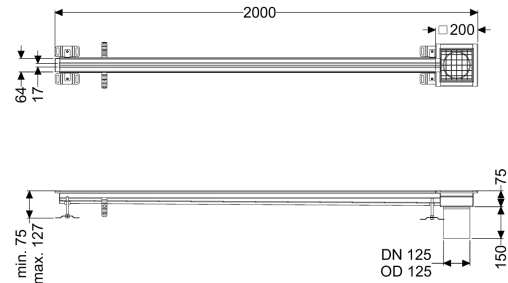

Slotted Channel Ferrofix without glued flange, 17x2000mm, outer

Article information

Item no.: 6102201
GTIN: 4026092099735
Price group: 80

Advantages

- Made of particularly a hygienic and mechanically highly resistant stainless steel
- Variably combinable with suitable drain bodies

Description

The Slotted Channel Ferrofix made of stainless steel with a material thickness of 2.0 mm (pickled in the immersion bath) is equipped with polished visible ridges, longitudinal and transverse slopes, feet for height adjustment and stainless steel outlet nozzles.

Variant

Waterproofing layer on the upper section:	Connection flange
Position of sink trap:	outside

General characteristics

Material:	Stainless steel 14301
Nominal size (DN):	125
Outer diameter (OD):	125 mm

Dimensions

Length:	2000 mm
Width:	17 mm
Height:	75 mm

Coverage features

Type of cover:	Slotted cover
Colour of cover:	silver
Width of cover:	200 mm
Length of cover:	200 mm
Locking:	placed